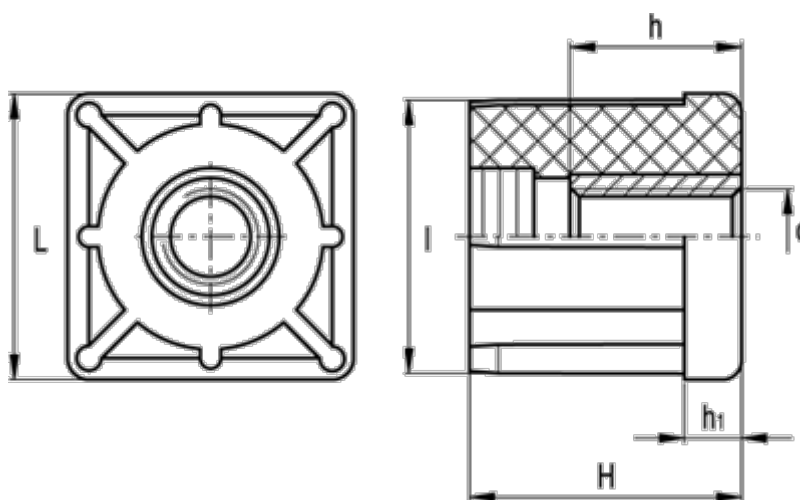

Data Sheet

Article number: 2310320061
Description: E+G Square end-cap
NDX.Q-35x2-M8

Measures

d	= M8	Tube wall thickness = 2.0
h	= 10	Weight (g) = 40
H	= 38	
h1	= 8	
Internal tube size	= 31.0	
l	= 31.0	
L	= 35	
Outer tube size	= 35	